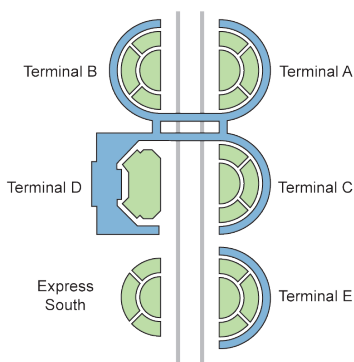

PNR RECORD LOCATOR
HWICCX

BOARDING PASS

PASSENGER NAME
FRANCHI/LEONARDO

FROM:
Boston, BOS

TO:
Dallas/ Fort W, DFW

GROUP 2

CARRIER	FLIGHT	CLASS	DATE	DEPARTS
AA	541	G	24 Nov	05:50 PM
GATE	BOARDING TIME	SEAT		
---	05:20 PM	27D		

AADVANTAGE NUMBER
J3455H4

Ticket Number 0011571070371

For gate Information, check Gates, Times & Status at www.aa.com/gates or call American Airlines at 1-800-433-7300

Dallas/Fort Worth International

Food and Beverages

Admirals Club Locations	Terminal A24, B5, B6, C19, C20 & D23
Pizza Hut Express	Terminal A25, B10, C6 & C19
Tigin Irish Pub	Terminal D20
Bennigan's	Terminal D11

Shops and Services

Barber Shop/Salon	Terminal B24
Lone Star Kids	Terminal E16
FedEx Drop Box	Terminal A20, B14, C2, D23 & E14
InMotion Entertainment	Terminal D10, D31 & E16

Download an audiobook for $7.49 today!

audible.com

SOJERN

See your message on this pass.

sojern.com

Join the AAdvantage program and earn travel rewards.

Become a member today at www.aa.com/enroll

Search By Price & Schedule

Get The Lowest Price For The Dates you Want

Learn More at AA.com/Book

Sojern brings value-added information to airline travelers and helps advertisers connect with new customers. Call Sojern at 877.976.5376 to learn how to display your offer on this boarding pass. Do you have comments or suggestions? Visit Sojern on the web at www.sojern.com/feedback to provide feedback.